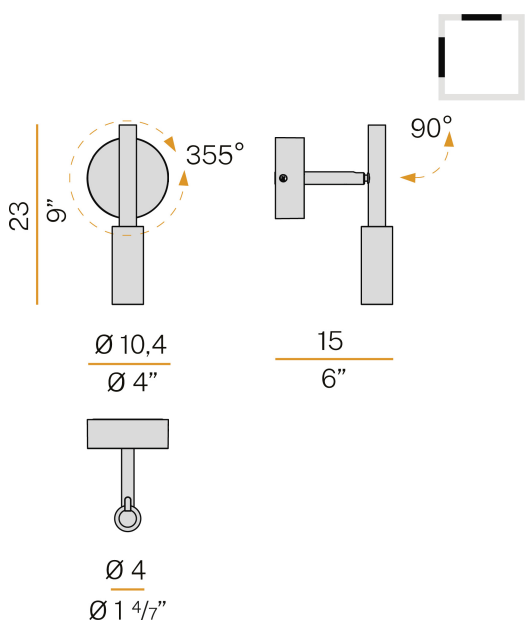

PANZERI

Tubino

220-240V AC ON-OFF
A07317.001.0501

Data sheet

CODE	A07317.001.0501
SYSTEM POWER CONSUMPTION	6,5W
EFFICACY	56.5lm/W
LIGHT SOURCE	LED
LIGHT SOURCE LIFETIME	L70 (B50) 80.000h
COLOUR TEMPERATURE	2700K Ra>90
LIGHT DISTRIBUTION	adjustable
POWER SUPPLY	220-240V AC
FREQUENCY	50/60Hz
ELECTRICAL CONFIGURATION	ON-OFF
DRIVER	integrated included
NOMINAL LUMINOUS FLUX	475lm
LUMEN OUTPUT	339lm
EFFICIENCY	71.4%
WEIGHT	0,62 Kg
PROTECTION DEGREE	IP20
COLOUR TOLLERANCES	SDCM 3
PACKING DIMENSIONS (CM)	14,0 x 24,0 x 29,0

Ceiling or wall lighting fixture for interiors, with swivelling light beam.
Galvanized sheet metal ceiling or wall bracket.
Die-cast aluminium wall plate in white, champagne, mat black, bronze or titanium polyacrylic paint.
Turned brass joints in polyacrylic paint.
Turned aluminium structure in polyacrylic paint.
Turned aluminium head rotating on two axes in polyacrylic paint.
Modelled polycarbonate diffuser with opaline finish.
Turned brass end cap in polyacrylic paint.

Technical drawing

Application

Polar diagram